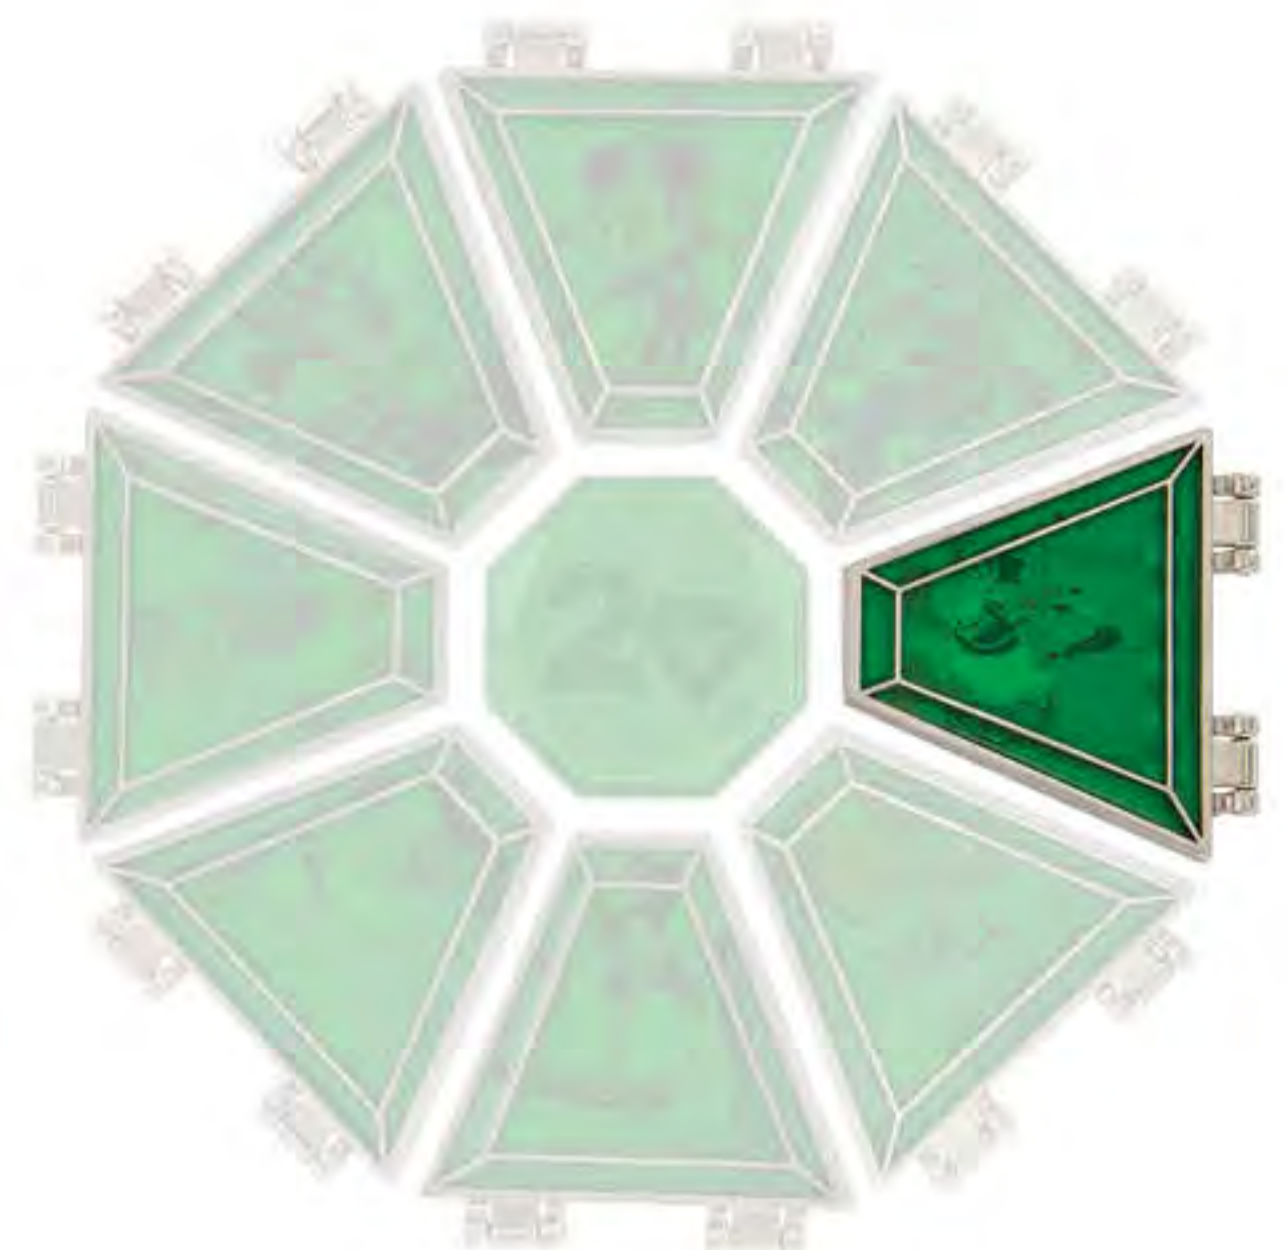

ARTIST: JES WILLIS
EDITION: 4,000
RETAIL: $17.99
DIMENSIONS: 1.75"W X 1.44"H
FEATURES: HINGED PIN WITH ACRYLIC STONE COVER,
BASE PIN FEATURES DONALD DUCK