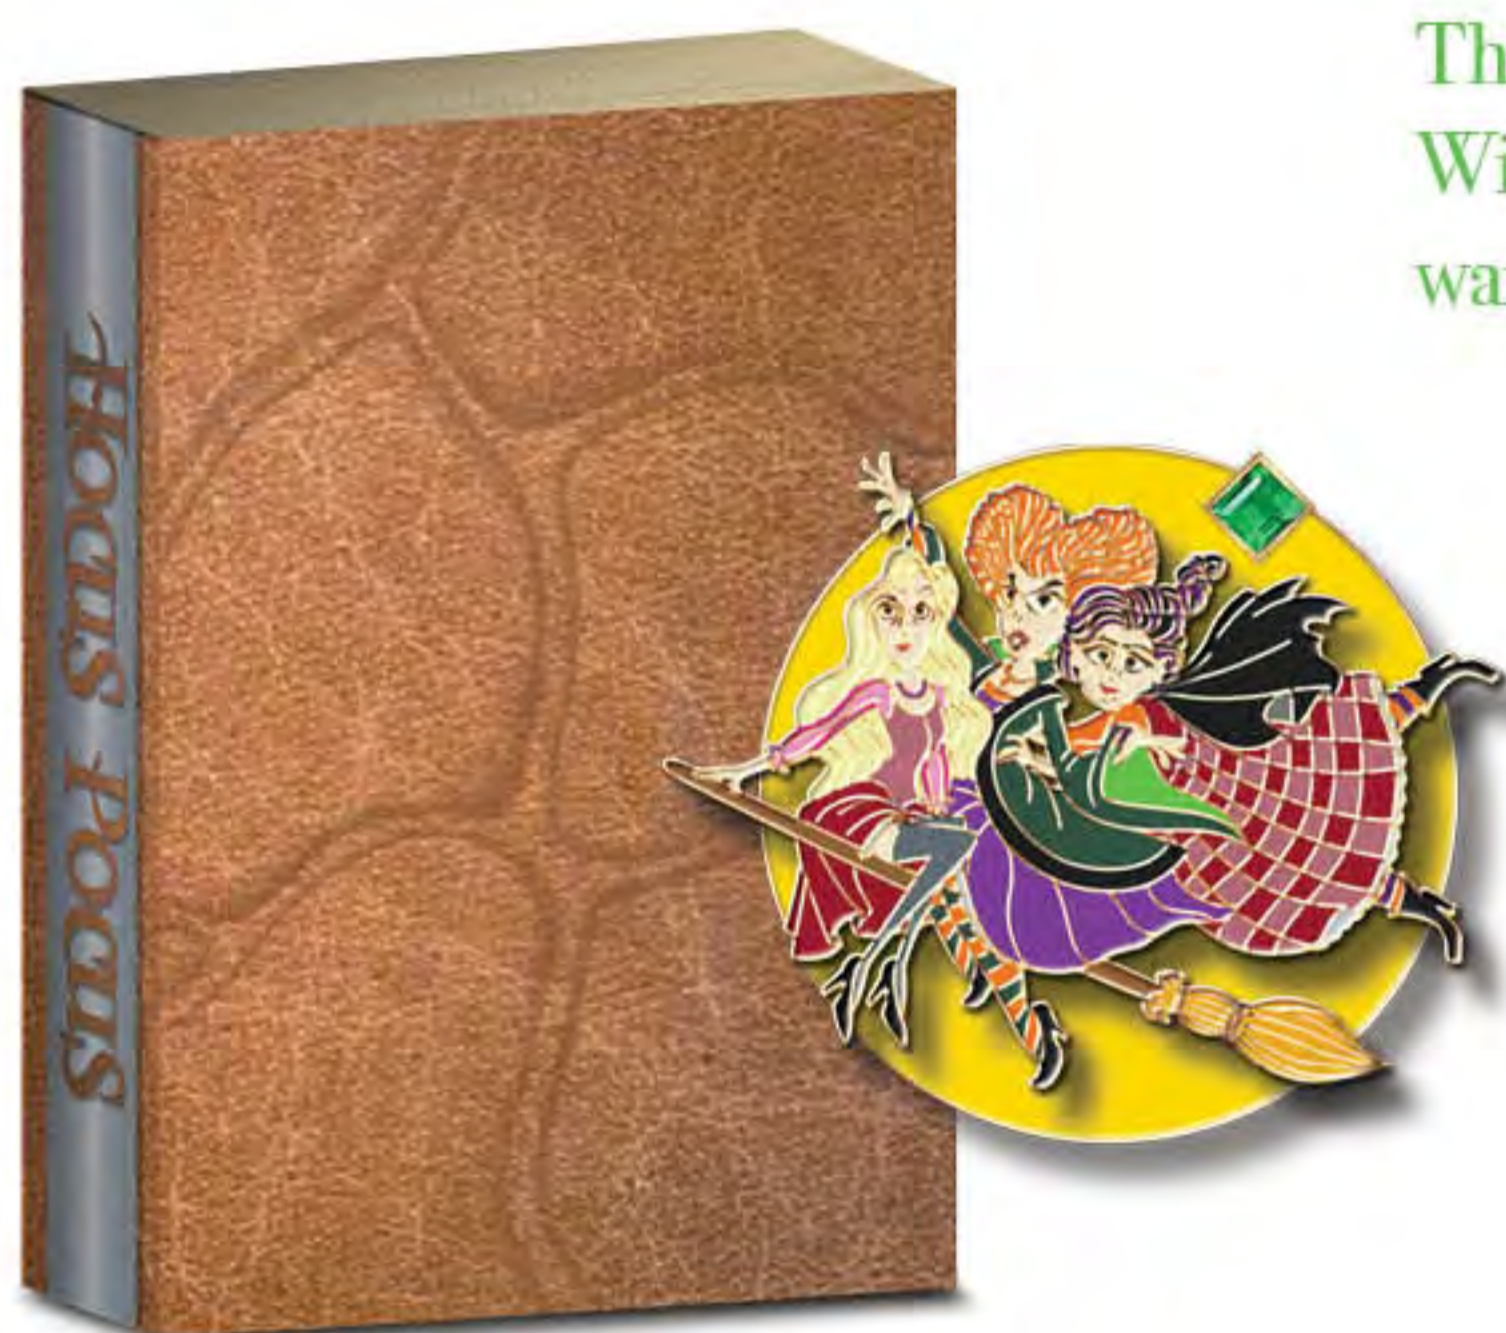

ITEM #18

HOCUS POCUS

SPELLBOOK SERIES

This Spellbook Series pin features the spellbook from Hocus Pocus and The Sanderson Sisters. The book was said to have been given to Winifred “Winnie” Sanderson by “The Devil” himself. Thackery Binx warns, “Nothing good can come from this book.”

ARTIST: COSTA ALAVEZOS

EDITION: 500

RETAIL: $29.99

DIMENSIONS: 1.88"W X 1.5"H

FEATURES: BOOK STYLE PACKAGING
PIN ON PIN

ITEM #19

2019 GUEST INSPIRED PIN*