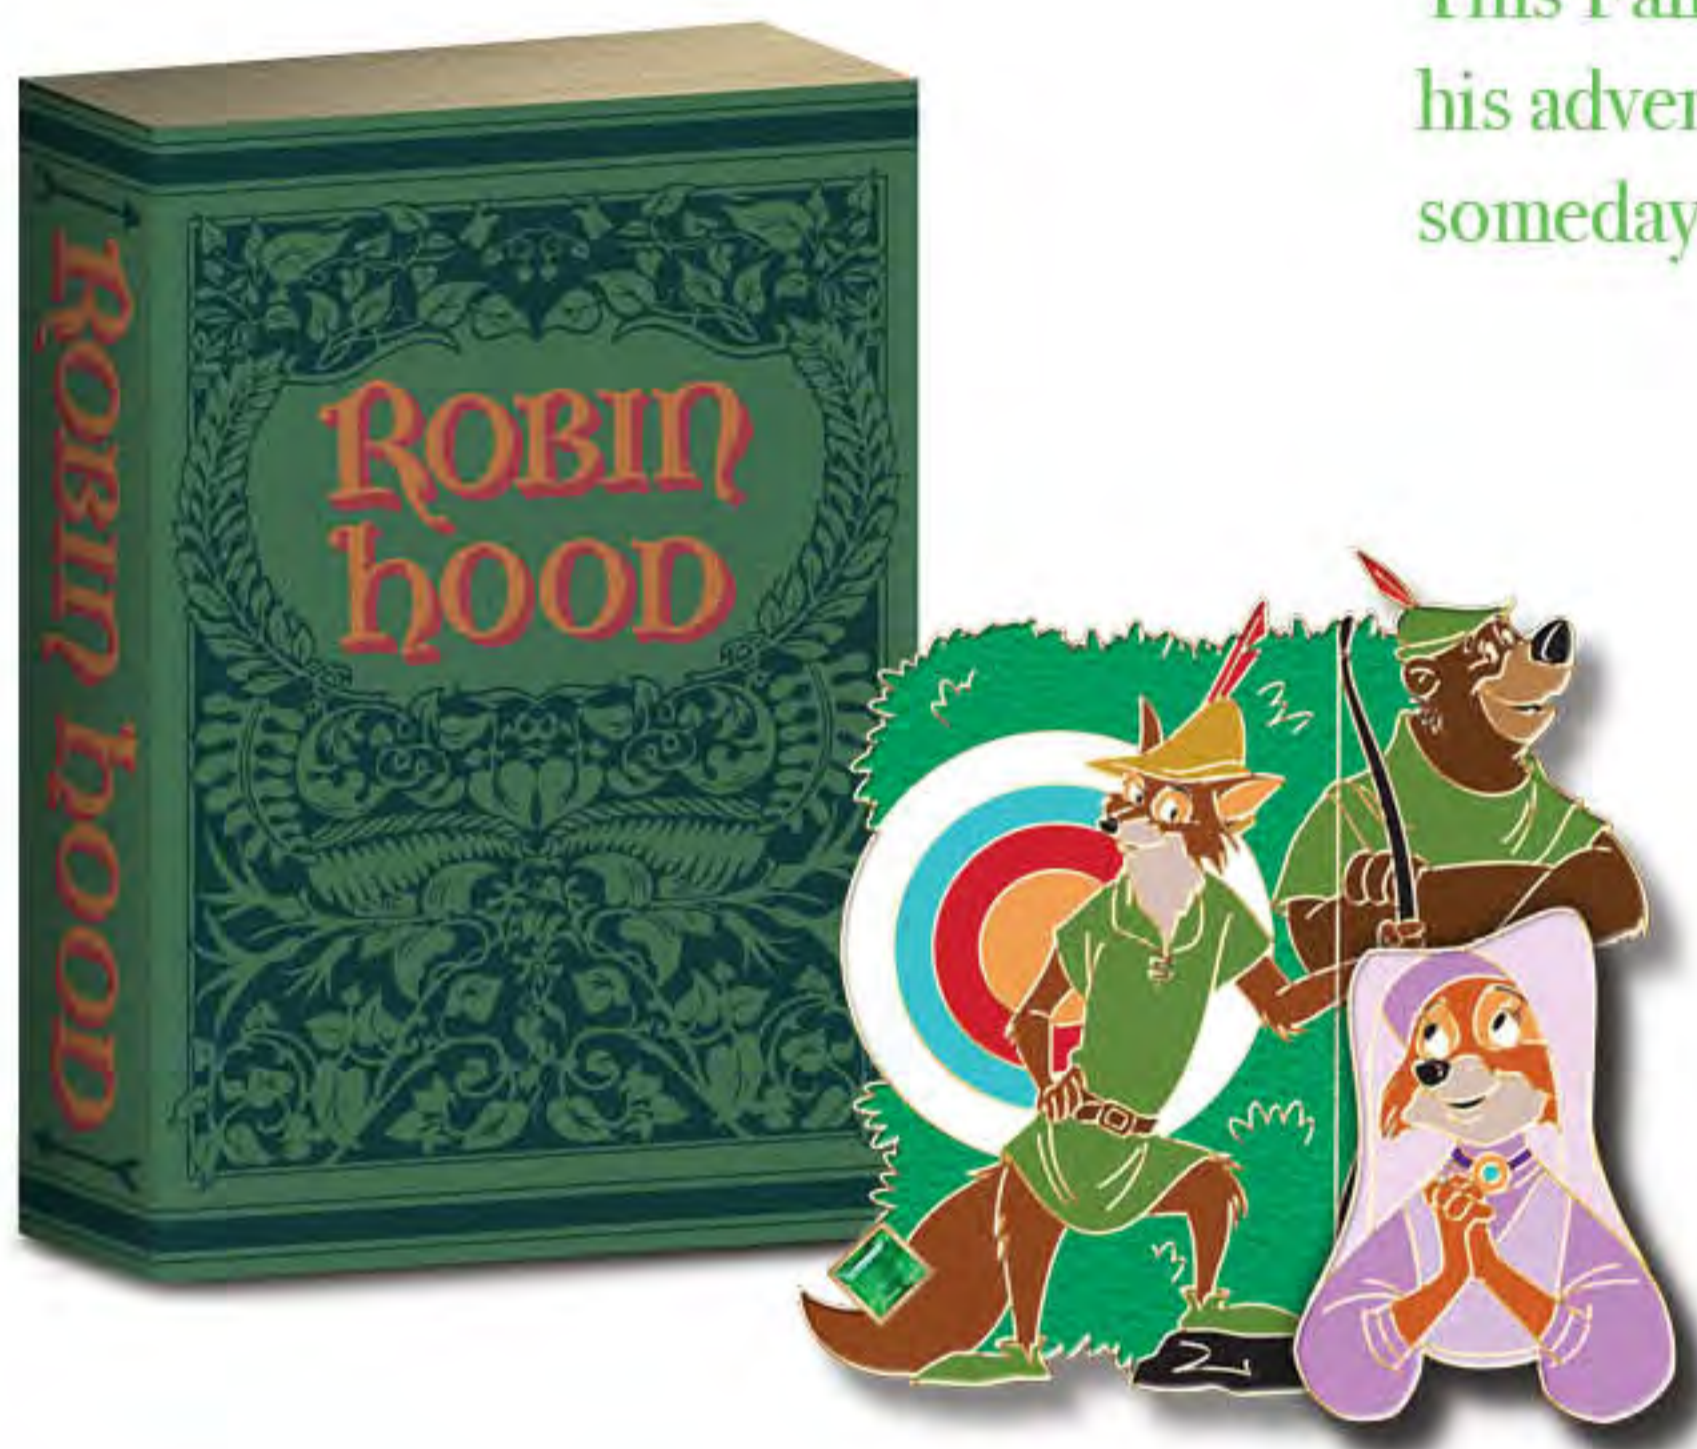

ARTIST: MARIA STUCKEY

EDITION: 500

RETAIL: \$29.99

DIMENSIONS: 2"W X 1.8"H

FEATURES: BOOK STYLE PACKAGING

PIN ON PIN

TRANSLUCENT FILL

ITEMS SHOWN MAY HAVE BEEN ENLARGED FOR DETAIL OR REDUCED TO FIT THE PAGE. COLORS AND DETAILS MAY VARY FROM THE FINAL PRODUCT. ALL INFORMATION DESCRIBED HEREIN, INCLUDING (BUT NOT LIMITED TO) EDITION SIZE, RETAIL, DIMENSIONS AND EMBELLISHMENTS, ARE SUBJECT TO CHANGE OR CANCELLATION WITHOUT NOTICE.

CELEBRATING TWENTY YEARS OF DISNEY PINS

ITEM #14

ROBIN HOOD

FAIRYTALE BOOK SERIES

This Fairytale Series pin features the romantic comedy of Robin Hood and his adventures with Little John and Maid Marian. "Keep your chin up, someday there will be happiness again."