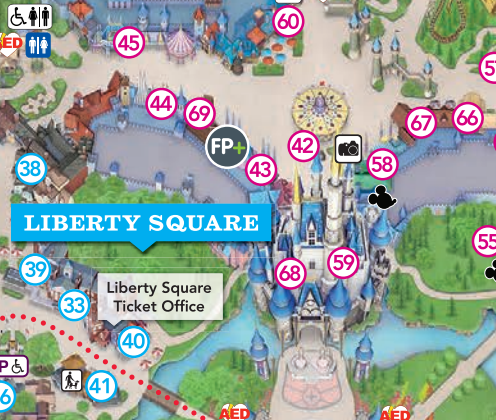

LIBERTY SQUARE