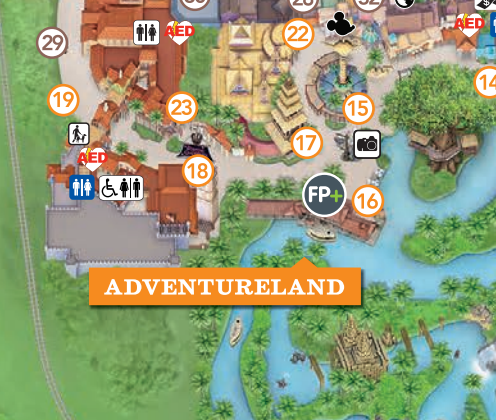

Apple, the Apple logo, iPhone and Apple Music are trademarks of Apple Inc., registered in the U.S. and other countries. Android is a trademark of Google Inc.

**FP+ RESERVE ACCESS TO SOME OF YOUR MUST-DO FUN!**  
 Select up to three FastPass+ experiences by visiting a FastPass+ kiosk identified on the map with FP+. Once you redeem your initial selections, return for information about availability and selecting additional experiences.

**Complimentary Wi-Fi**  
 Wi-Fi is available in most areas. Some attractions and shows may have limited availability.

**FRONTIERLAND**

**ADVENTURELAND**

**ENTERTAINMENT**

- Move It! Shake It! Dance & Play It! Street Party
  - Disney Festival of Fantasy Parade
  - Happily Ever After Presented by PANDORA® Jewelry
- Pick up a Times Guide for more information.